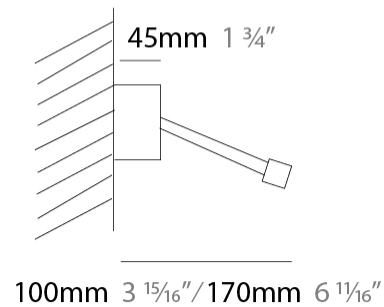

PROJECT	
TYPE	
SPECIFIER	
QUANTITY	
DATE	

YIPPIE SURFACE

D43049-

base number Finish
Options

1. To build a product code in our configurator select the specify button on the base model # product page
2. To build a manual product code on this datasheet choose from the options listed below in blue font and add the suffix to the base model #

GENERAL

Series: Yippie
Brand: Icone
Division: Design
Mounting Type: Surface
Mounting Location: Wall
Subcategory: Picture Light

PHYSICAL

Shape: Rectangle
Length (mm): 900
Length (in): 35 ⁷/₁₆
Extension (mm): 500
Extension (in): 19 ¹¹/₁₆
Light Distribution: Direct / Indirect
Fixture Finish: [BBZ / CHR / MGD](#)
Fixture Material: Brass

ELECTRICAL

Lamp Type: LED
Input Wattage (W): 10.56
Dimming: Non-Dimmable
Driver Included: Yes
Driver Location: Integrated
Driver Type: Constant Voltage - Universal
Driver Class: Class 2
Input Voltage (V): 120 - 277
Output Voltage (V): 12
Upon Request: (See components) Remote: 0-10Vdc dimming

LED

Color Temperature (°K): 3000
Nominal Lumen (lm): 880
CRI: >90 CRI
Lamp Life (hrs): 50000

OPTICAL

RATINGS AND CERTIFICATIONS

Certified By: Certified for North American Standards
IP rating: IP20