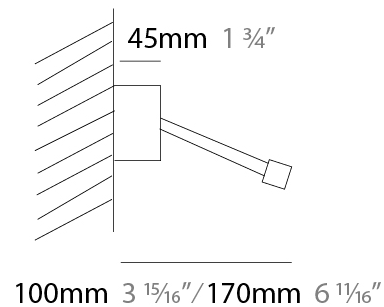

PROJECT	
TYPE	
SPECIFIER	
QUANTITY	
DATE	

YIPPIE SURFACE

D43048-

base number   Finish
Options

1. To build a product code in our configurator select the specify button on the base model # product page
2. To build a manual product code on this datasheet choose from the options listed below in blue font and add the suffix to the base model #

GENERAL

Series: Yippie
Brand: Icone
Division: Design
Mounting Type: Surface
Mounting Location: Wall
Subcategory: Picture Light

PHYSICAL

Shape: Rectangle
Length (mm): 700
Length (in): 27 ⁹/₁₆
Extension (mm): 500
Extension (in): 19 ¹¹/₁₆
Light Distribution: Direct / Indirect
Fixture Finish: [BBZ / CHR / MGD](#)
Fixture Material: Brass

ELECTRICAL

Lamp Type: LED
Input Wattage (W): 7.92
Dimming: Non-Dimmable
Driver Included: Yes
Driver Location: Integrated
Driver Type: Constant Voltage - Universal
Driver Class: Class 2
Input Voltage (V): 120 - 277
Output Voltage (V): 12
Upon Request: (See components) Remote: 0-10Vdc dimming

LED

Color Temperature (°K): 3000
Nominal Lumen (lm): 660
CRI: >90 CRI
Lamp Life (hrs): 50000

OPTICAL

RATINGS AND CERTIFICATIONS

Certified By: Certified for North American Standards
IP rating: IP20