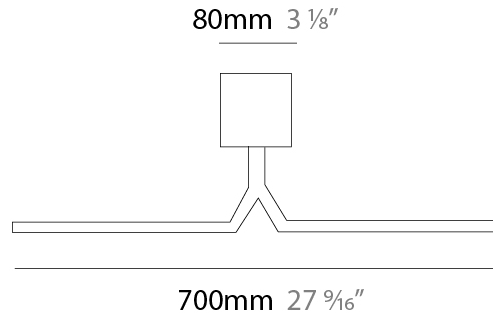

PROJECT	
TYPE	
SPECIFIER	
QUANTITY	
DATE	

YIPPIE SURFACE

D43048-

base number   Finish
Options

1. To build a product code in our configurator select the specify button on the base model # product page
2. To build a manual product code on this datasheet choose from the options listed below in blue font and add the suffix to the base model #

GENERAL

Series: Yippie
Brand: Icone
Division: Design
Mounting Type: Surface
Mounting Location: Wall
Subcategory: Picture Light

PHYSICAL

Shape: Rectangle
Length (mm): 700
Length (in): 27 ⁹/₁₆
Extension (mm): 500
Extension (in): 19 ¹¹/₁₆
Light Distribution: Direct / Indirect
Fixture Finish: [BBZ / CHR / MGD](#)
Fixture Material: Brass

ELECTRICAL

Lamp Type: LED
Input Wattage (W): 7.92
Dimming: Non-Dimmable
Driver Included: Yes
Driver Location: Integrated
Driver Type: Constant Voltage - Universal
Driver Class: Class 2
Input Voltage (V): 120 - 277
Output Voltage (V): 12
Upon Request: (See components) Remote: 0-10Vdc dimming

LED

Color Temperature (°K): 3000
Nominal Lumen (lm): 660
CRI: >90 CRI
Lamp Life (hrs): 50000

OPTICAL

RATINGS AND CERTIFICATIONS

Certified By: Certified for North American Standards
IP rating: IP20