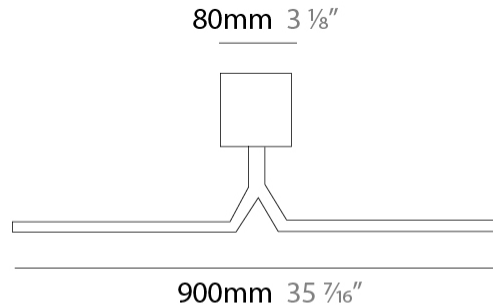

PROJECT	
TYPE	
SPECIFIER	
QUANTITY	
DATE	

YIPPIE SURFACE

D43049-

base number Finish
Options

1. To build a product code in our configurator select the specify button on the base model # product page
2. To build a manual product code on this datasheet choose from the options listed below in blue font and add the suffix to the base model #

GENERAL

Series: Yippie
Brand: Icone
Division: Design
Mounting Type: Surface
Mounting Location: Wall
Subcategory: Picture Light

PHYSICAL

Shape: Rectangle
Length (mm): 900
Length (in): 35 ⁷/₁₆
Extension (mm): 500
Extension (in): 19 ¹¹/₁₆
Light Distribution: Direct / Indirect
Fixture Finish: [BBZ / CHR / MGD](#)
Fixture Material: Brass

ELECTRICAL

Lamp Type: LED
Input Wattage (W): 10.56
Dimming: Non-Dimmable
Driver Included: Yes
Driver Location: Integrated
Driver Type: Constant Voltage - Universal
Driver Class: Class 2
Input Voltage (V): 120 - 277
Output Voltage (V): 12
Upon Request: (See components) Remote: 0-10Vdc dimming

LED

Color Temperature (°K): 3000
Nominal Lumen (lm): 880
CRI: >90 CRI
Lamp Life (hrs): 50000

OPTICAL

RATINGS AND CERTIFICATIONS

Certified By: Certified for North American Standards
IP rating: IP20